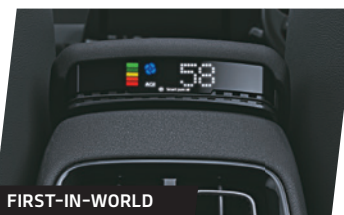

SMART PURE AIR PURIFIER WITH VIRUS & BACTERIA PROTECTION

FIRST-IN-WORLD

Smart Pure Air Purifier with Virus & Bacteria Protection ensures you breathe the cleanest air when you are inside